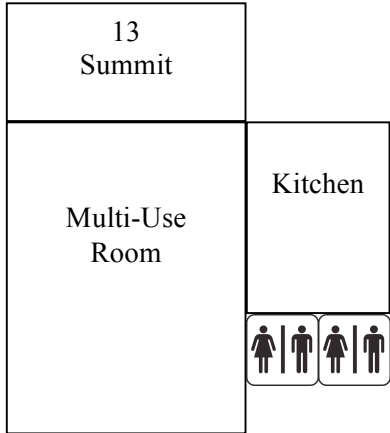

Sierra Middle School Map

6768 Alexandria Place
 Stockton, CA 95207
 2017-2018

Scott Tatum, Principal
 Jennifer Heck, Assistant Principal

Alexandria Way

Stanton Way