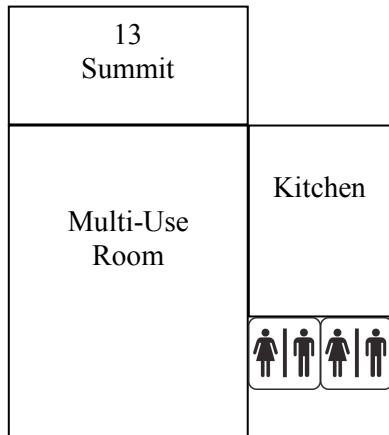

Sierra Middle School Map

6768 Alexandria Place
 Stockton, CA 95207
 2018-2019

Scott Tatum, Principal
 Jennifer Heck, Assistant Principal

Alexandria Way

Stanton Way