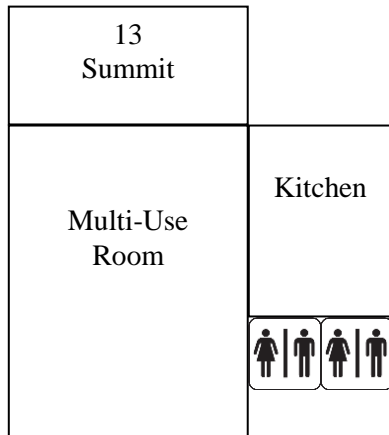

Sierra Middle School Map

6768 Alexandria Place
 Stockton, CA 95207
 2016-2017

Scott Tatum, Principal
 Jennifer Heck, Assistant Principal

Alexandria Way

Stanton Way