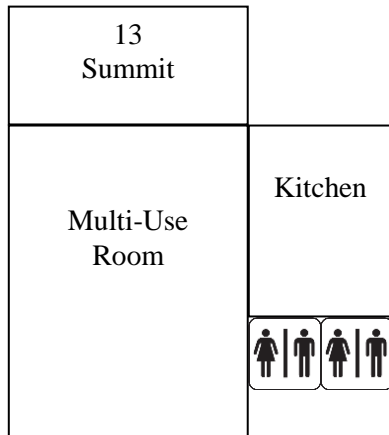

Sierra Middle School Map

6768 Alexandria Place
 Stockton, CA 95207
 2015-2016

Scott Tatum, Principal
 Jennifer Heck, Assistant Principal

Alexandria Way

Stanton Way